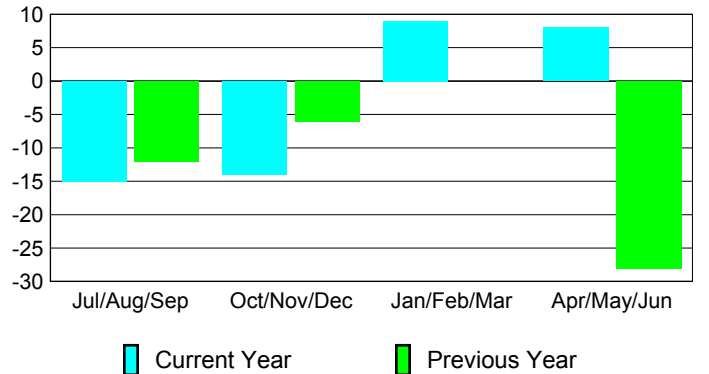

Membership Results 2008-2009

Membership 2007-2008

Month	Net Memb Goal	Actual New Memb	Actual Dropped Memb	Gain/Loss of Memb	Gain/Loss of Memb
Jul/Aug/Sep	-10	6	-21	-15	-12
Oct/Nov/Dec	-7	15	-29	-14	-6
Jan/Feb/Mar	-3	21	-12	9	0
Apr/May/June	20	22	-14	8	-28
Totals	0	64	-76	-12	-46

Membership Results 2008-2009

Goal, New, Dropped, Gain/Loss

Comparison of Membership Gain/Loss

Current Year Compared to the Previous Year

Gender Comparison 2008-2009

Jul/Aug/Sep

Oct/Nov/Dec

Jan/Feb/Mar

Apr/May/June

Male

Female