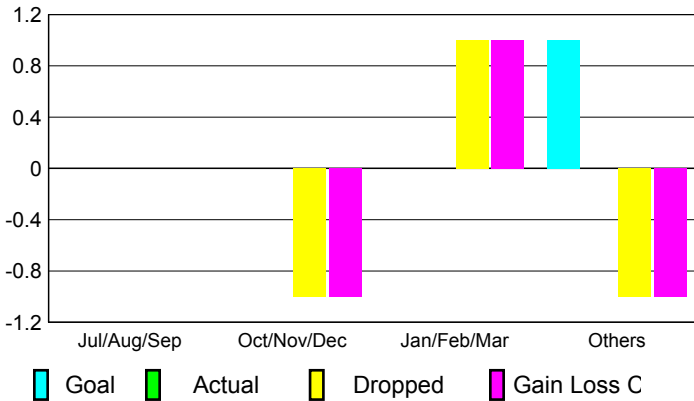

2008-2009 GMT Quarterly Report for District (or Undistricted) **District 101 P**

GMT: **JON BJARNI THORSTEINSSO**

Location: **SWEDEN**

GMT CA: **4**

CLUBS

Club Results 2008-2009

Clubs 2007-2008

Month	New Club Goal	Actual New Clubs	Actual Dropped Clubs	Gain/Loss of Clubs	Gain/Loss of Clubs
Jul/Aug/Sep	0	0	0	0	0
Oct/Nov/Dec	0	0	-1	-1	0
Jan/Feb/Mar	0	0	1	1	0
Apr/May/June	1	0	-1	-1	0
Totals	1	0	-1	-1	0

Club Results 2008-2009

Goal, New, Dropped, Gain/Loss

Comparison of Club Gain/Loss

Current Year Compared to the Previous Year

YTD Status Quo Clubs 2008-2009

Status Quo Clubs Compared to Status Quo Members

MEMBERSHIP

Membership Results 2008-2009

Membership 2007-2008

Month	Net Memb Goal	Actual New Memb	Actual Dropped Memb	Gain/Loss of Memb	Gain/Loss of Memb
Jul/Aug/Sep	-10	6	-21	-15	-12
Oct/Nov/Dec	-7	15	-29	-14	-6
Jan/Feb/Mar	-3	21	-12	9	0
Apr/May/June	20	22	-14	8	-28
Totals	0	64	-76	-12	-46