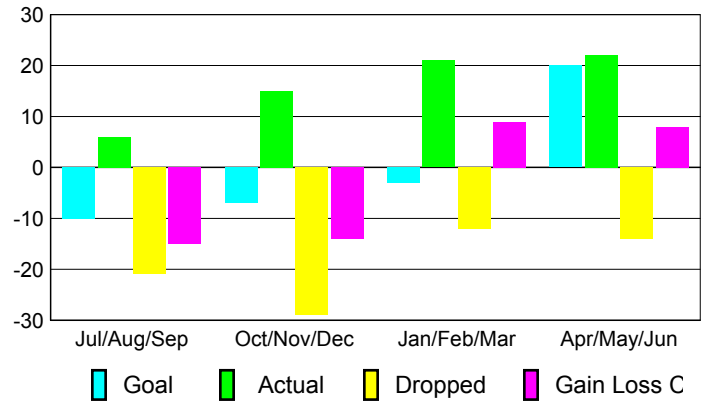

Membership Results 2008-2009

Goal, New, Dropped, Gain/Loss

Comparison of Membership Gain/Loss

Current Year Compared to the Previous Year